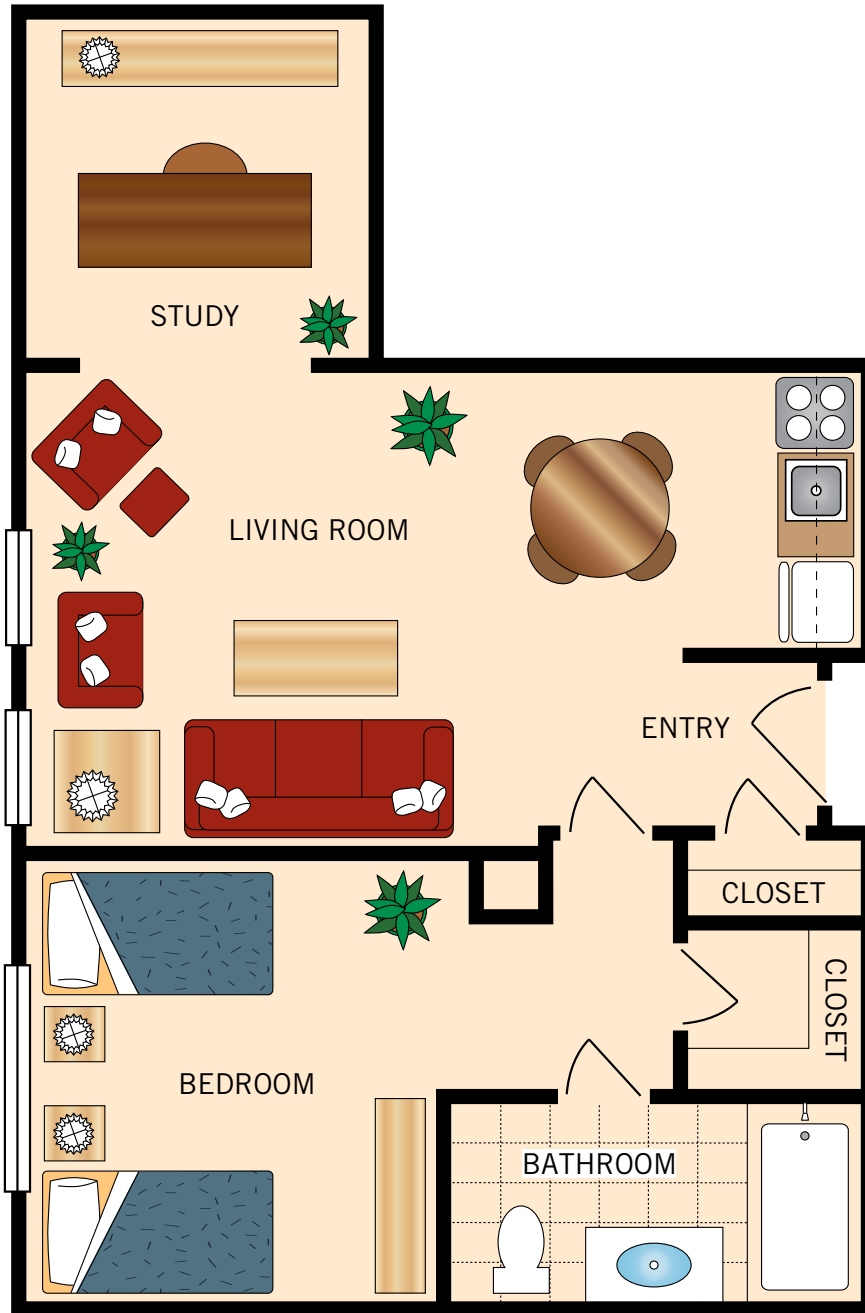

STUDIO

430 Square Feet

Floor plans are not to scale and are shown for comparative purposes only.
Actual apartment floor plans may have minor variations.

ONE BEDROOM 550 Square Feet

Floor plans are not to scale and are shown for comparative purposes only.
Actual apartment floor plans may have minor variations.

ONE BEDROOM WITH STUDY

600 Square Feet

Floor plans are not to scale and are shown for comparative purposes only.
Actual apartment floor plans may have minor variations.

ONE BEDROOM DELUXE

650 Square Feet

Floor plans are not to scale and are shown for comparative purposes only.
Actual apartment floor plans may have minor variations.

TWO BEDROOM TWO BATH

1,100 Square Feet

Floor plans are not to scale and are shown for comparative purposes only.
Actual apartment floor plans may have minor variations.

PRIVATE STUDIO

244 Square Feet

Floor plans are not to scale and are shown for comparative purposes only.
Actual apartment floor plans may have minor variations.

SHARED STUDIO

324 Square Feet

Floor plans are not to scale and are shown for comparative purposes only.
Actual apartment floor plans may have minor variations.