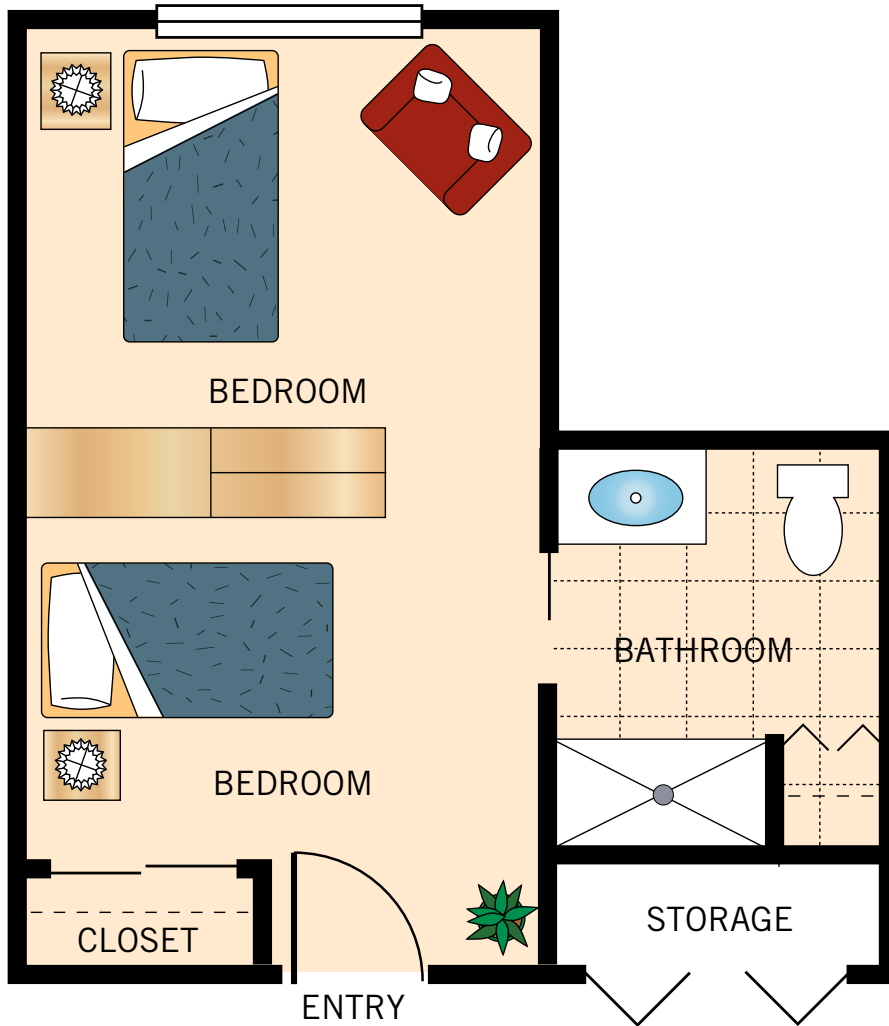

ONE BEDROOM WITH STUDY

600 Square Feet

Floor plans are not to scale and are shown for comparative purposes only.
Actual apartment floor plans may have minor variations.

ONE BEDROOM DELUXE

650 Square Feet

Floor plans are not to scale and are shown for comparative purposes only.
Actual apartment floor plans may have minor variations.

TWO BEDROOM TWO BATH

1,100 Square Feet

Floor plans are not to scale and are shown for comparative purposes only.
Actual apartment floor plans may have minor variations.

PRIVATE STUDIO

244 Square Feet

Floor plans are not to scale and are shown for comparative purposes only.
Actual apartment floor plans may have minor variations.

SHARED STUDIO

324 Square Feet

Floor plans are not to scale and are shown for comparative purposes only.
Actual apartment floor plans may have minor variations.