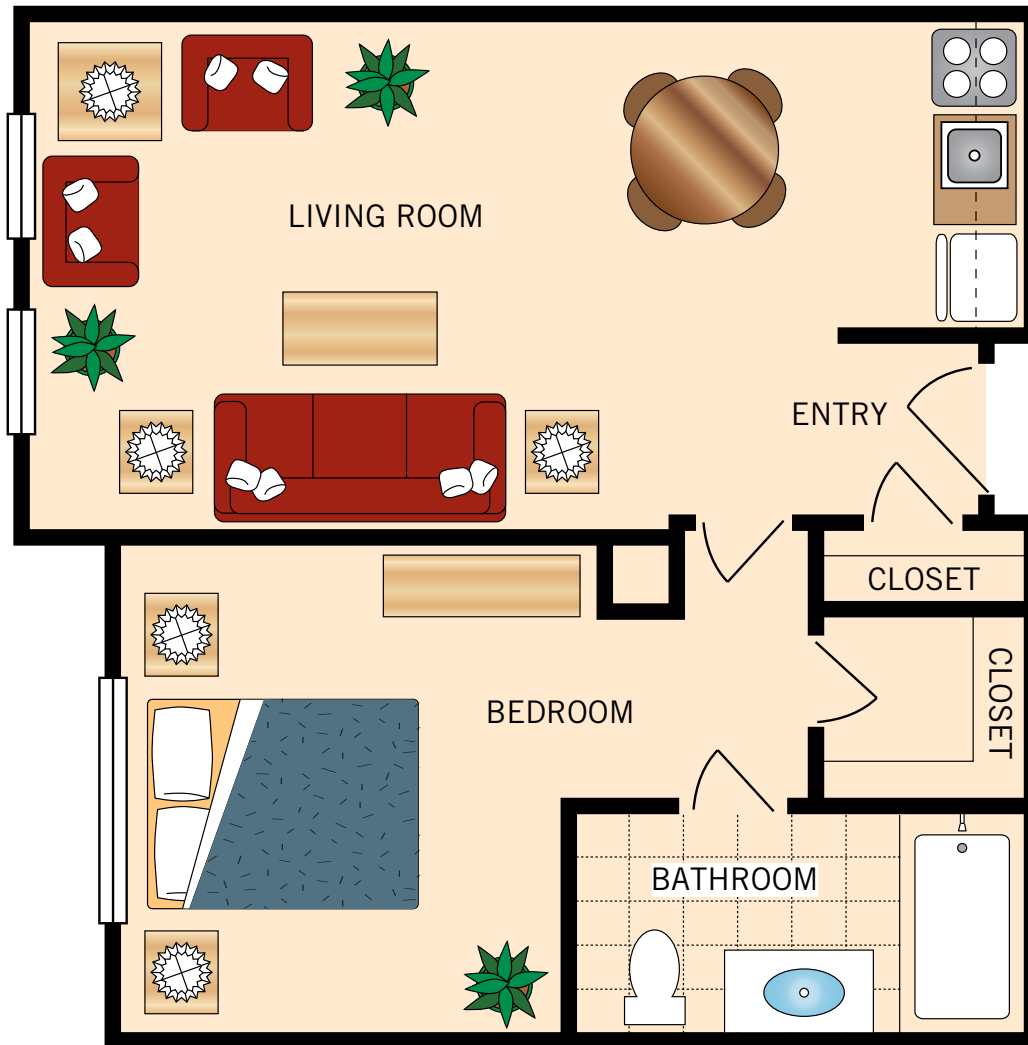

STUDIO

430 Square Feet

Floor plans are not to scale and are shown for comparative purposes only.
Actual apartment floor plans may have minor variations.

ONE BEDROOM 550 Square Feet

Floor plans are not to scale and are shown for comparative purposes only.
Actual apartment floor plans may have minor variations.

ONE BEDROOM WITH STUDY

600 Square Feet

Floor plans are not to scale and are shown for comparative purposes only.
Actual apartment floor plans may have minor variations.

ONE BEDROOM DELUXE

650 Square Feet

Floor plans are not to scale and are shown for comparative purposes only.
Actual apartment floor plans may have minor variations.

TWO BEDROOM TWO BATH

1,100 Square Feet

Floor plans are not to scale and are shown for comparative purposes only.
Actual apartment floor plans may have minor variations.

PRIVATE STUDIO

244 Square Feet

Floor plans are not to scale and are shown for comparative purposes only.
Actual apartment floor plans may have minor variations.

SHARED STUDIO

324 Square Feet

Floor plans are not to scale and are shown for comparative purposes only.
Actual apartment floor plans may have minor variations.