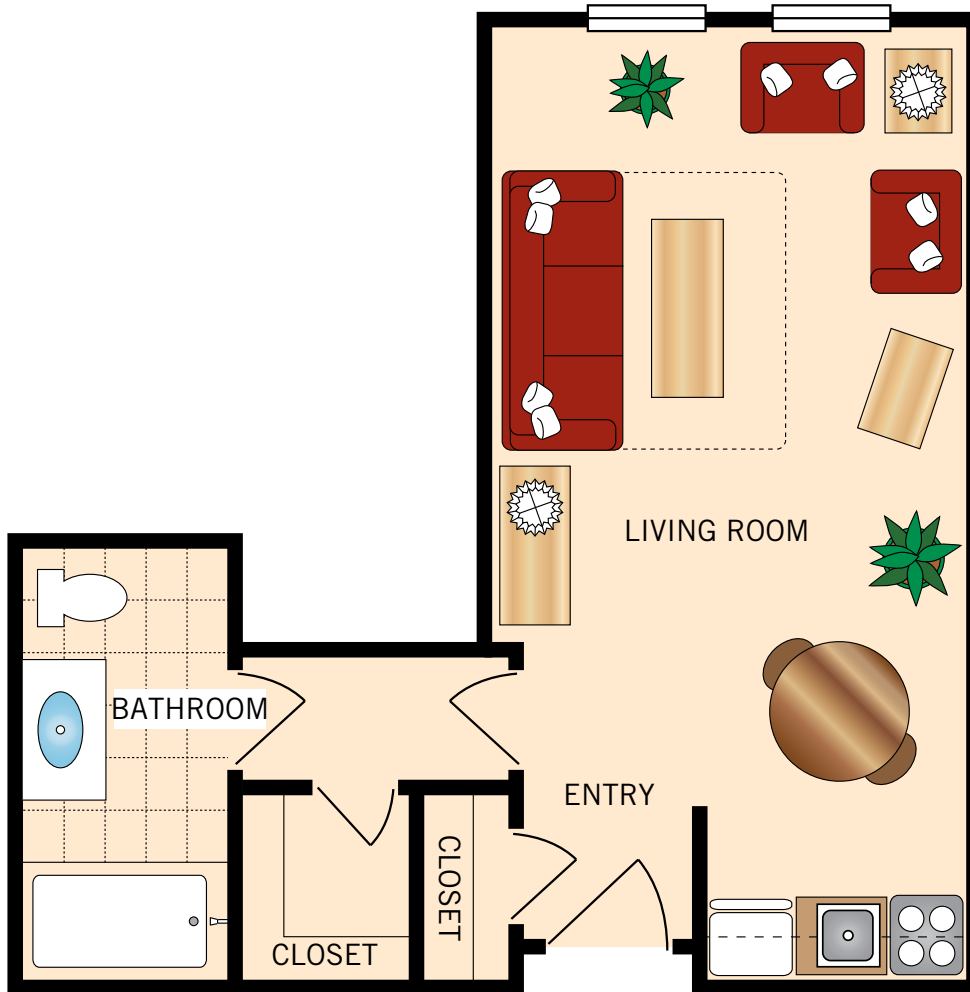

STUDIO

430 Square Feet

Floor plans are not to scale and are shown for comparative purposes only.
Actual apartment floor plans may have minor variations.

ONE BEDROOM 550 Square Feet

Floor plans are not to scale and are shown for comparative purposes only.
Actual apartment floor plans may have minor variations.

ONE BEDROOM WITH STUDY

600 Square Feet

Floor plans are not to scale and are shown for comparative purposes only.
Actual apartment floor plans may have minor variations.

ONE BEDROOM DELUXE

650 Square Feet

Floor plans are not to scale and are shown for comparative purposes only.
Actual apartment floor plans may have minor variations.

TWO BEDROOM TWO BATH

1,100 Square Feet

Floor plans are not to scale and are shown for comparative purposes only.
Actual apartment floor plans may have minor variations.

PRIVATE STUDIO

244 Square Feet

Floor plans are not to scale and are shown for comparative purposes only.
Actual apartment floor plans may have minor variations.

SHARED STUDIO

324 Square Feet

Floor plans are not to scale and are shown for comparative purposes only.
Actual apartment floor plans may have minor variations.