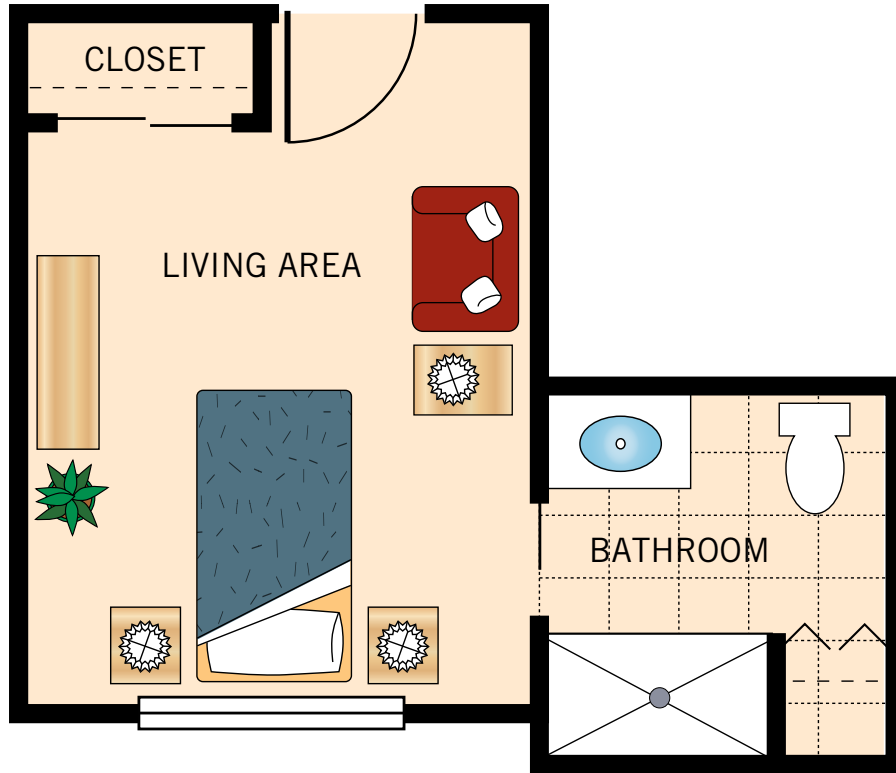

## PRIVATE STUDIO

244 Square Feet

Floor plans are not to scale and are shown for comparative purposes only.  
Actual apartment floor plans may have minor variations.

### SHARED STUDIO

324 Square Feet

Floor plans are not to scale and are shown for comparative purposes only.  
Actual apartment floor plans may have minor variations.