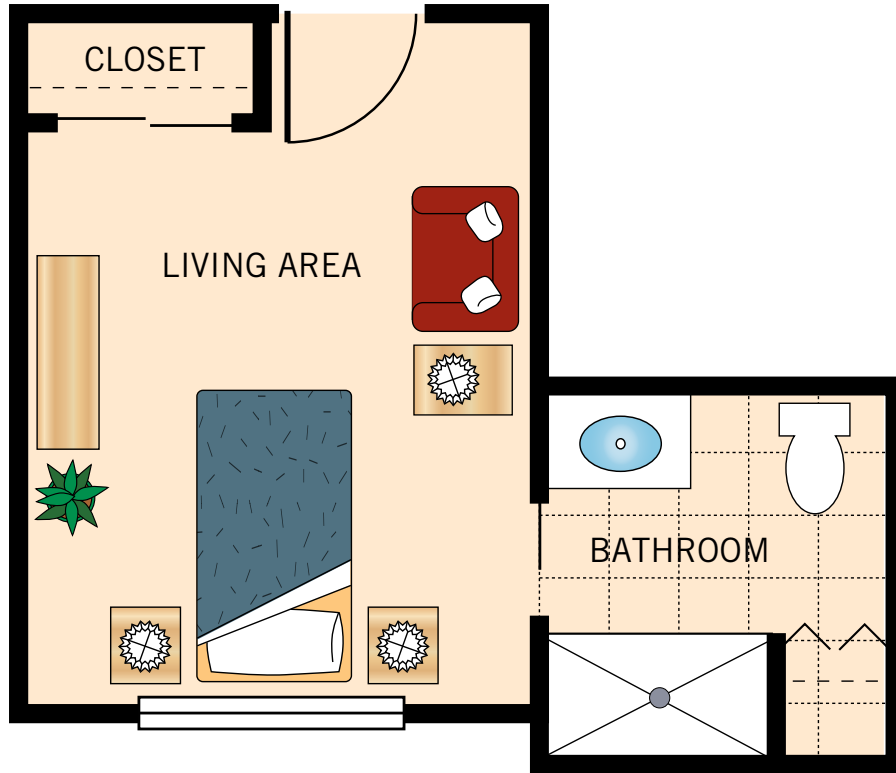

PRIVATE STUDIO

244 Square Feet

Floor plans are not to scale and are shown for comparative purposes only.
Actual apartment floor plans may have minor variations.

SHARED STUDIO

324 Square Feet

Floor plans are not to scale and are shown for comparative purposes only.
Actual apartment floor plans may have minor variations.