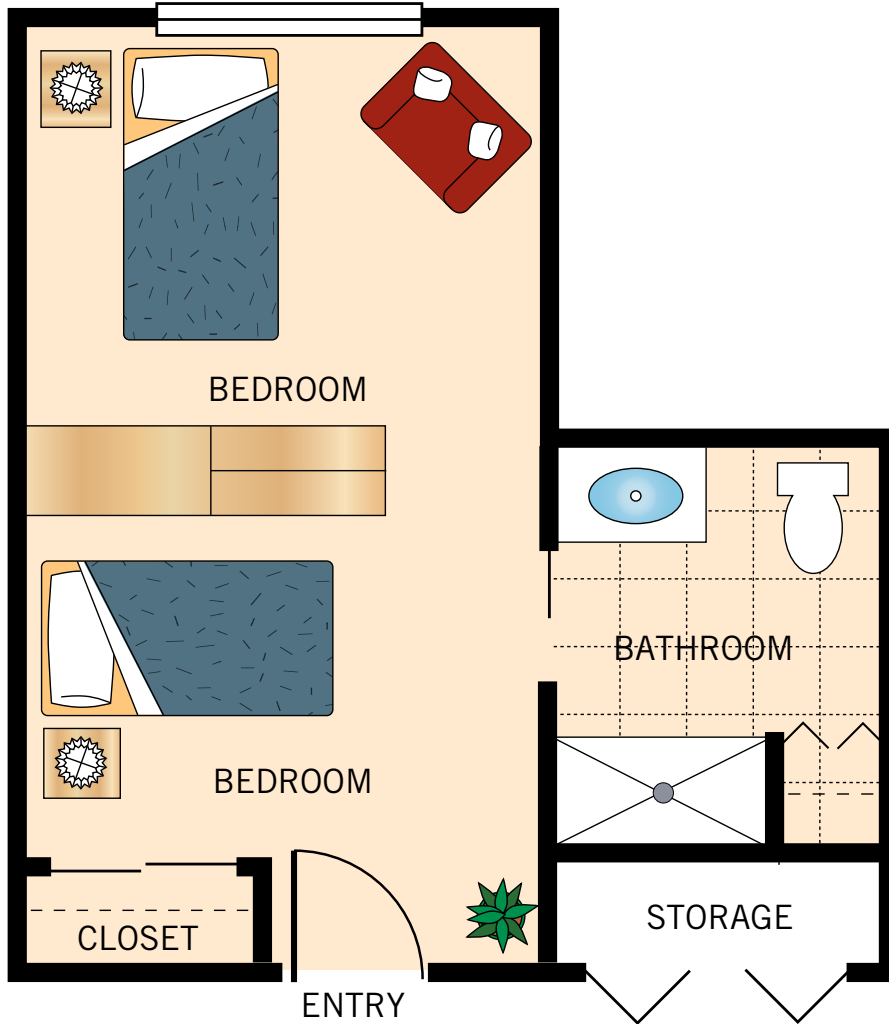

PRIVATE STUDIO

244 Square Feet

Floor plans are not to scale and are shown for comparative purposes only.
Actual apartment floor plans may have minor variations.

SHARED STUDIO

324 Square Feet

Floor plans are not to scale and are shown for comparative purposes only.
Actual apartment floor plans may have minor variations.