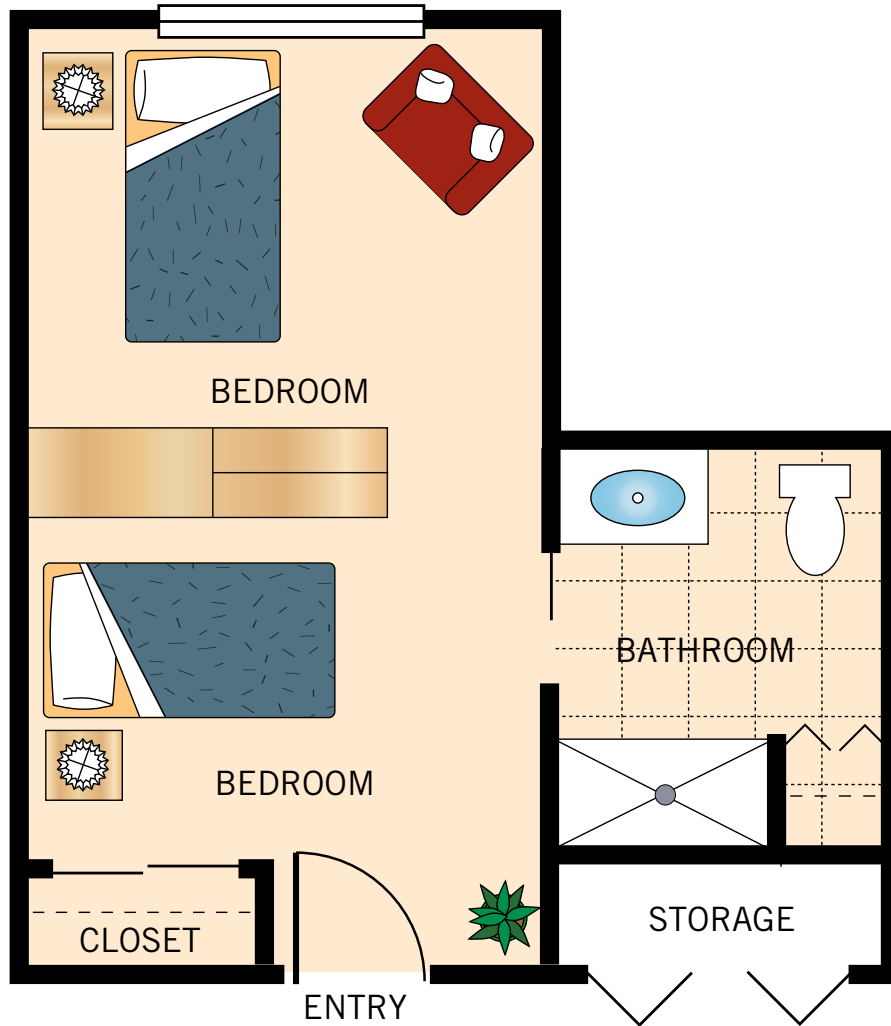

## PRIVATE STUDIO

244 Square Feet

Floor plans are not to scale and are shown for comparative purposes only.  
Actual apartment floor plans may have minor variations.

### SHARED STUDIO

324 Square Feet

Floor plans are not to scale and are shown for comparative purposes only.  
Actual apartment floor plans may have minor variations.