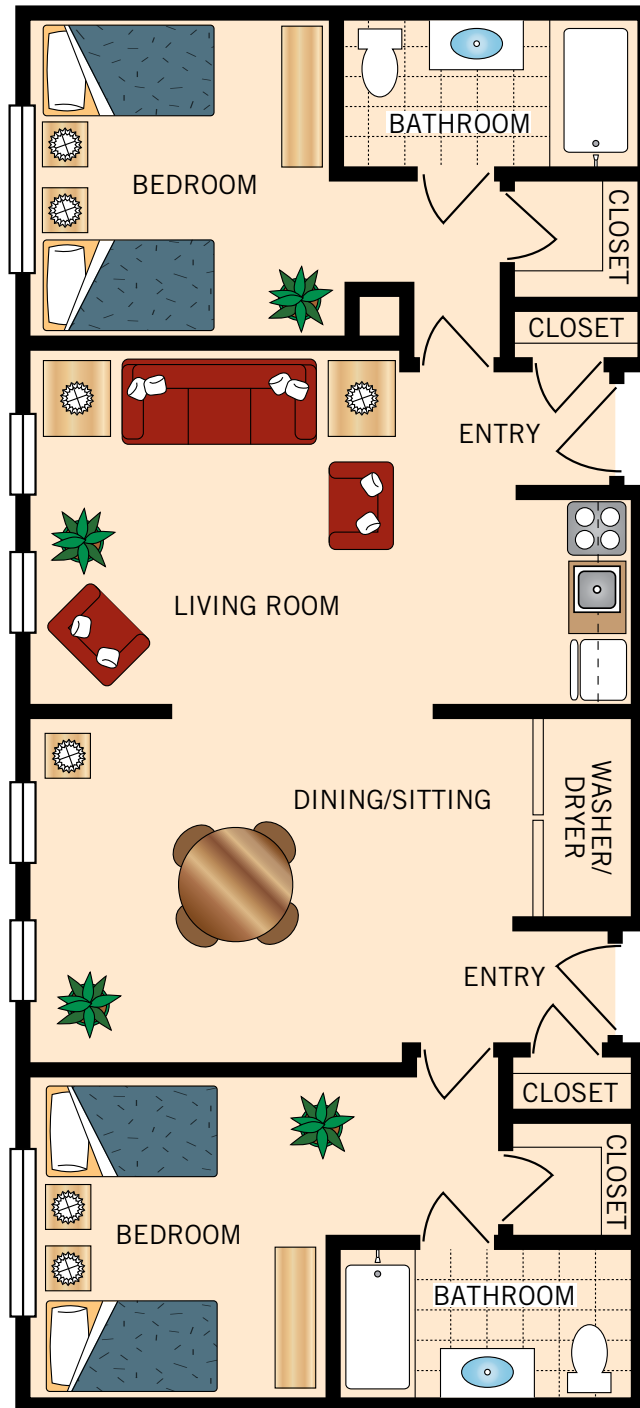

STUDIO

430 Square Feet

Floor plans are not to scale and are shown for comparative purposes only.
Actual apartment floor plans may have minor variations.

ONE BEDROOM

550 Square Feet

Floor plans are not to scale and are shown for comparative purposes only.
Actual apartment floor plans may have minor variations.

ONE BEDROOM WITH STUDY

600 Square Feet

Floor plans are not to scale and are shown for comparative purposes only.
Actual apartment floor plans may have minor variations.

ONE BEDROOM DELUXE

650 Square Feet

Floor plans are not to scale and are shown for comparative purposes only.
Actual apartment floor plans may have minor variations.

TWO BEDROOM TWO BATH

1,100 Square Feet

Floor plans are not to scale and are shown for comparative purposes only.
Actual apartment floor plans may have minor variations.

PRIVATE STUDIO

244 Square Feet

Floor plans are not to scale and are shown for comparative purposes only.
Actual apartment floor plans may have minor variations.

SHARED STUDIO

324 Square Feet

Floor plans are not to scale and are shown for comparative purposes only.
Actual apartment floor plans may have minor variations.