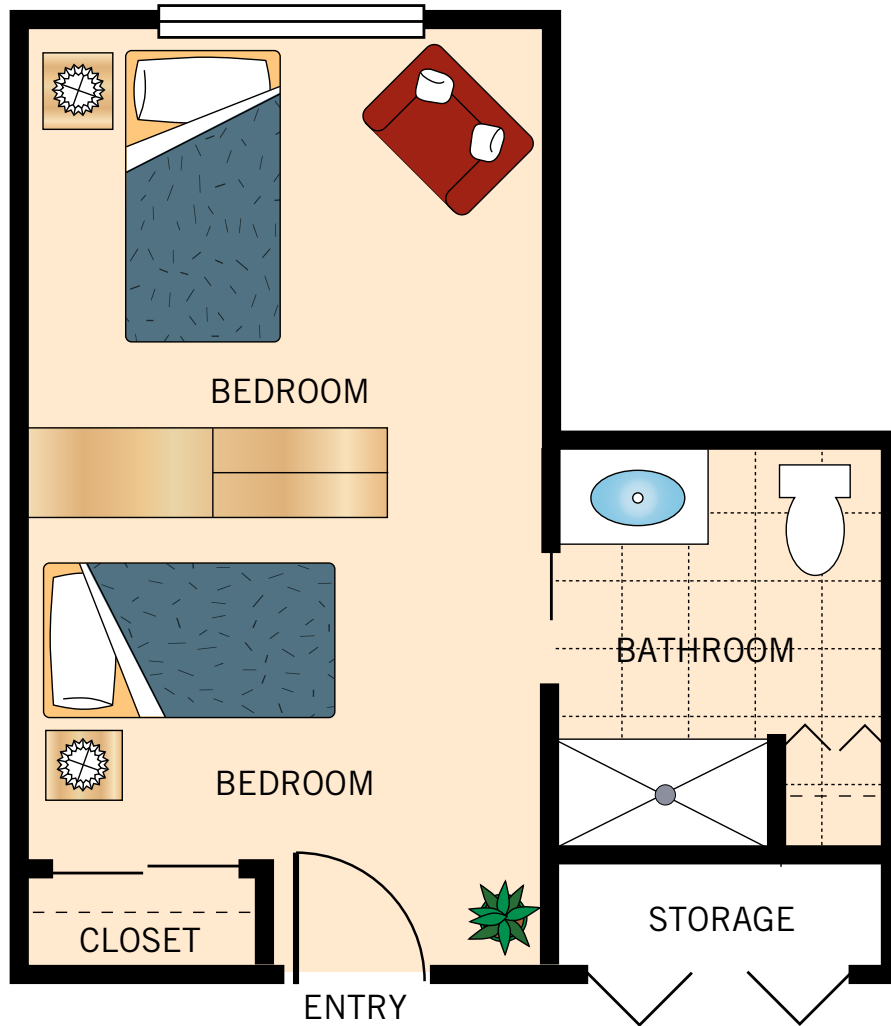

#### TWO BEDROOM TWO BATH

1,100 Square Feet

Floor plans are not to scale and are shown for comparative purposes only.  
Actual apartment floor plans may have minor variations.

### PRIVATE STUDIO

244 Square Feet

Floor plans are not to scale and are shown for comparative purposes only.  
Actual apartment floor plans may have minor variations.

### SHARED STUDIO

324 Square Feet

Floor plans are not to scale and are shown for comparative purposes only.  
Actual apartment floor plans may have minor variations.