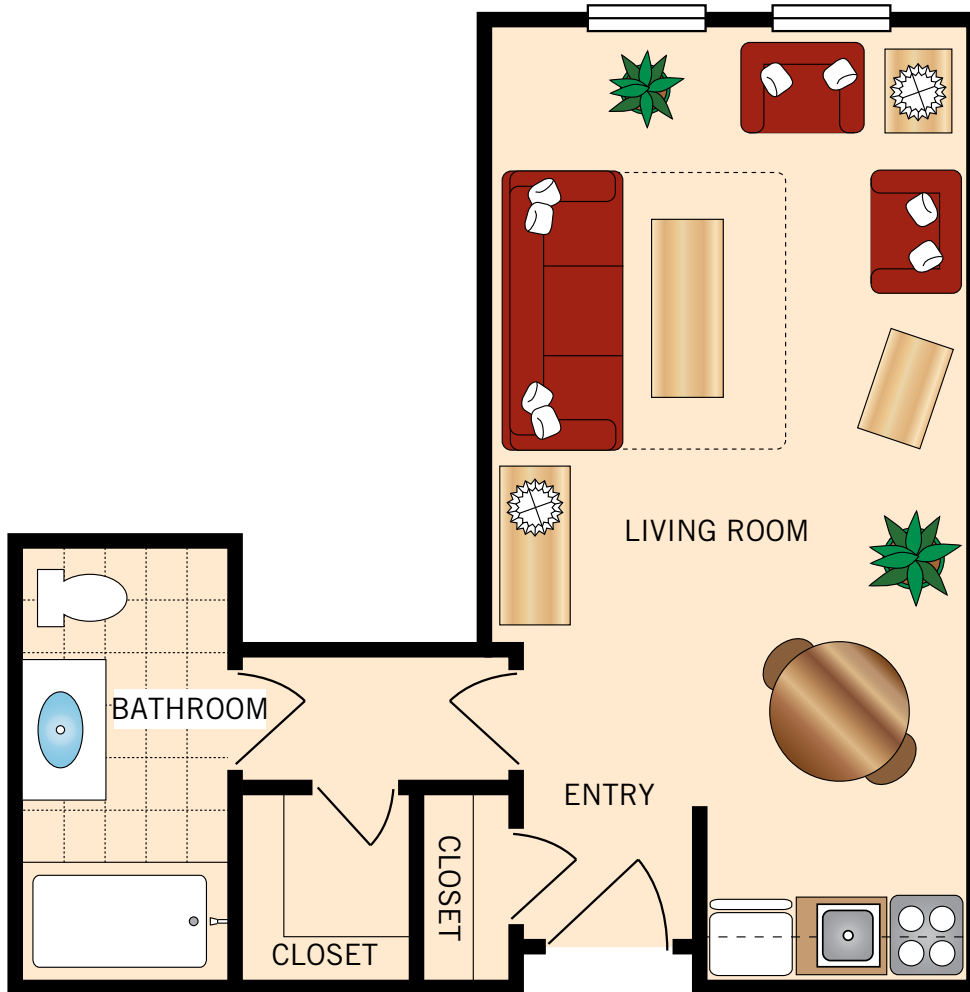

STUDIO

430 Square Feet

Floor plans are not to scale and are shown for comparative purposes only.
Actual apartment floor plans may have minor variations.

ONE BEDROOM

550 Square Feet

Floor plans are not to scale and are shown for comparative purposes only.
Actual apartment floor plans may have minor variations.

ONE BEDROOM WITH STUDY

600 Square Feet

Floor plans are not to scale and are shown for comparative purposes only.
Actual apartment floor plans may have minor variations.

ONE BEDROOM DELUXE

650 Square Feet

Floor plans are not to scale and are shown for comparative purposes only.
Actual apartment floor plans may have minor variations.

TWO BEDROOM TWO BATH

1,100 Square Feet

Floor plans are not to scale and are shown for comparative purposes only.
Actual apartment floor plans may have minor variations.

PRIVATE STUDIO

244 Square Feet

Floor plans are not to scale and are shown for comparative purposes only.
Actual apartment floor plans may have minor variations.

SHARED STUDIO

324 Square Feet

Floor plans are not to scale and are shown for comparative purposes only.
Actual apartment floor plans may have minor variations.