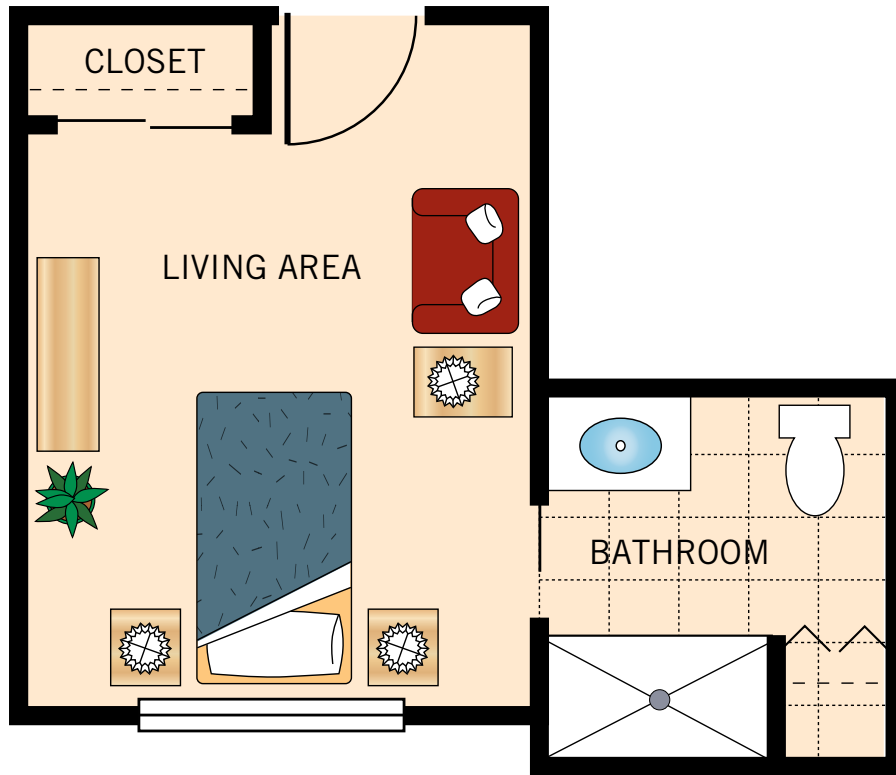

ONE BEDROOM WITH STUDY

600 Square Feet

Floor plans are not to scale and are shown for comparative purposes only.
Actual apartment floor plans may have minor variations.

ONE BEDROOM DELUXE

650 Square Feet

Floor plans are not to scale and are shown for comparative purposes only.
Actual apartment floor plans may have minor variations.

TWO BEDROOM TWO BATH

1,100 Square Feet

Floor plans are not to scale and are shown for comparative purposes only.
Actual apartment floor plans may have minor variations.

PRIVATE STUDIO

244 Square Feet

Floor plans are not to scale and are shown for comparative purposes only.
Actual apartment floor plans may have minor variations.

SHARED STUDIO

324 Square Feet

Floor plans are not to scale and are shown for comparative purposes only.
Actual apartment floor plans may have minor variations.