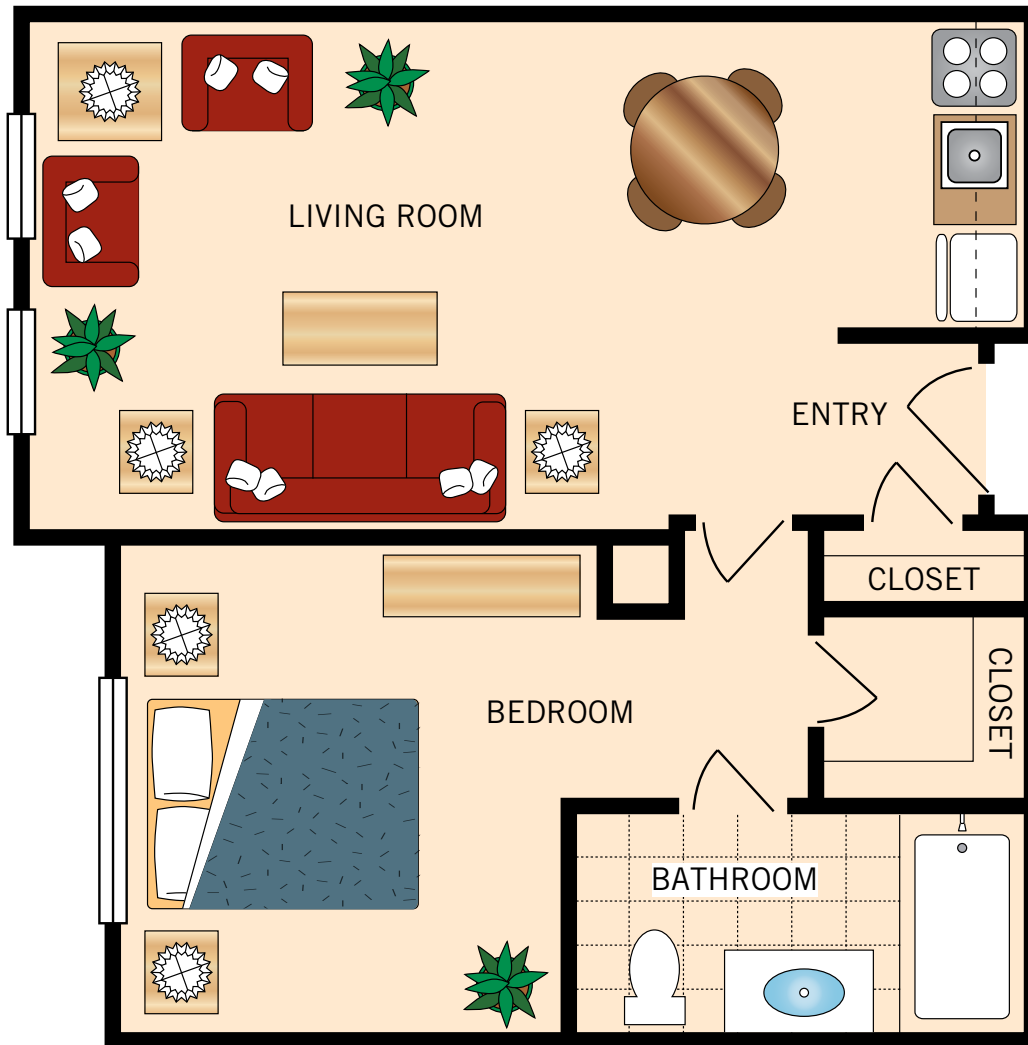

STUDIO

430 Square Feet

Floor plans are not to scale and are shown for comparative purposes only.
Actual apartment floor plans may have minor variations.

ONE BEDROOM

550 Square Feet

Floor plans are not to scale and are shown for comparative purposes only.
Actual apartment floor plans may have minor variations.

ONE BEDROOM WITH STUDY

600 Square Feet

Floor plans are not to scale and are shown for comparative purposes only.
Actual apartment floor plans may have minor variations.

ONE BEDROOM DELUXE

650 Square Feet

Floor plans are not to scale and are shown for comparative purposes only.
Actual apartment floor plans may have minor variations.

TWO BEDROOM TWO BATH

1,100 Square Feet

Floor plans are not to scale and are shown for comparative purposes only.
Actual apartment floor plans may have minor variations.

PRIVATE STUDIO

244 Square Feet

Floor plans are not to scale and are shown for comparative purposes only.
Actual apartment floor plans may have minor variations.

SHARED STUDIO

324 Square Feet

Floor plans are not to scale and are shown for comparative purposes only.
Actual apartment floor plans may have minor variations.