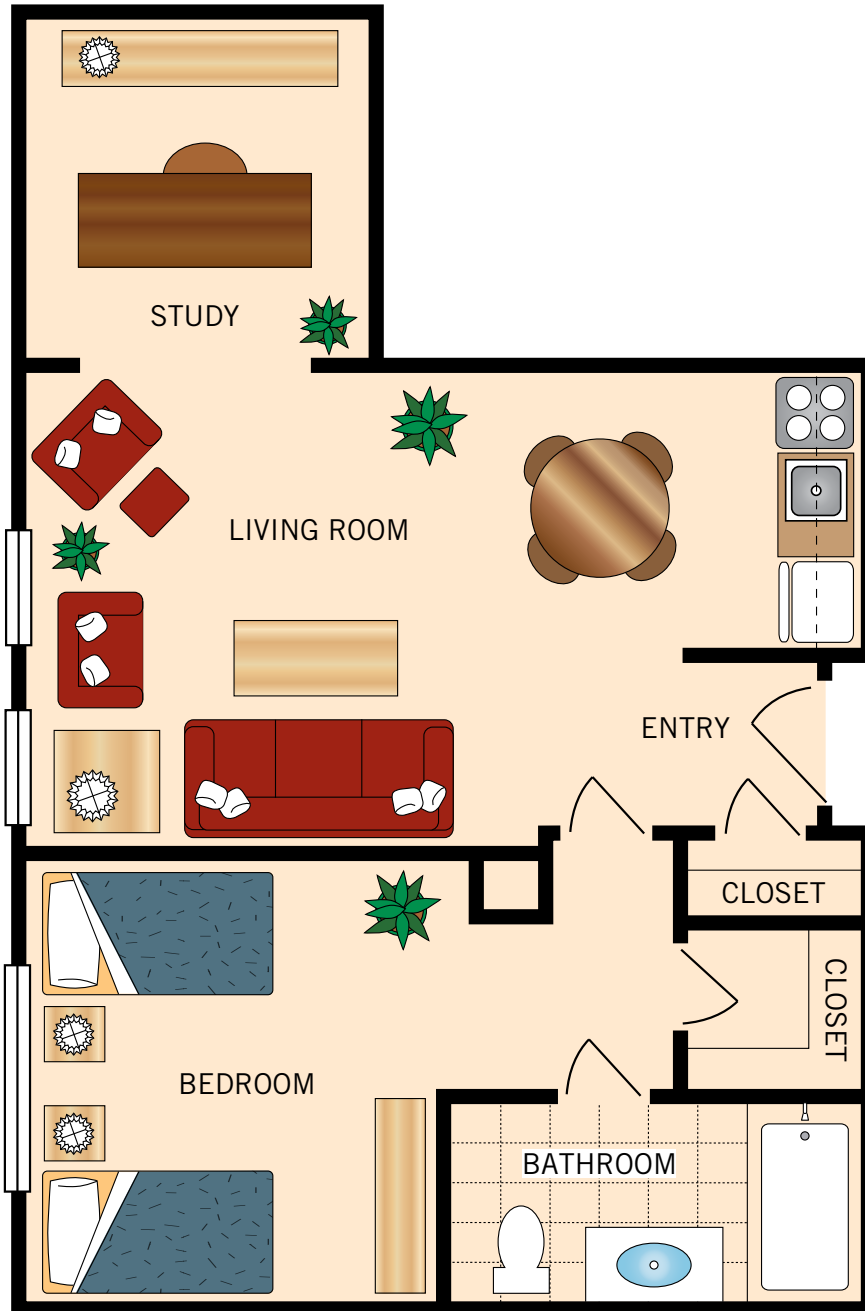

STUDIO

430 Square Feet

Floor plans are not to scale and are shown for comparative purposes only.
Actual apartment floor plans may have minor variations.

ONE BEDROOM

550 Square Feet

Floor plans are not to scale and are shown for comparative purposes only.
Actual apartment floor plans may have minor variations.

ONE BEDROOM WITH STUDY

600 Square Feet

Floor plans are not to scale and are shown for comparative purposes only.
Actual apartment floor plans may have minor variations.

ONE BEDROOM DELUXE

650 Square Feet

Floor plans are not to scale and are shown for comparative purposes only.
Actual apartment floor plans may have minor variations.

TWO BEDROOM TWO BATH

1,100 Square Feet

Floor plans are not to scale and are shown for comparative purposes only.
Actual apartment floor plans may have minor variations.

PRIVATE STUDIO

244 Square Feet

Floor plans are not to scale and are shown for comparative purposes only.
Actual apartment floor plans may have minor variations.

SHARED STUDIO

324 Square Feet

Floor plans are not to scale and are shown for comparative purposes only.
Actual apartment floor plans may have minor variations.