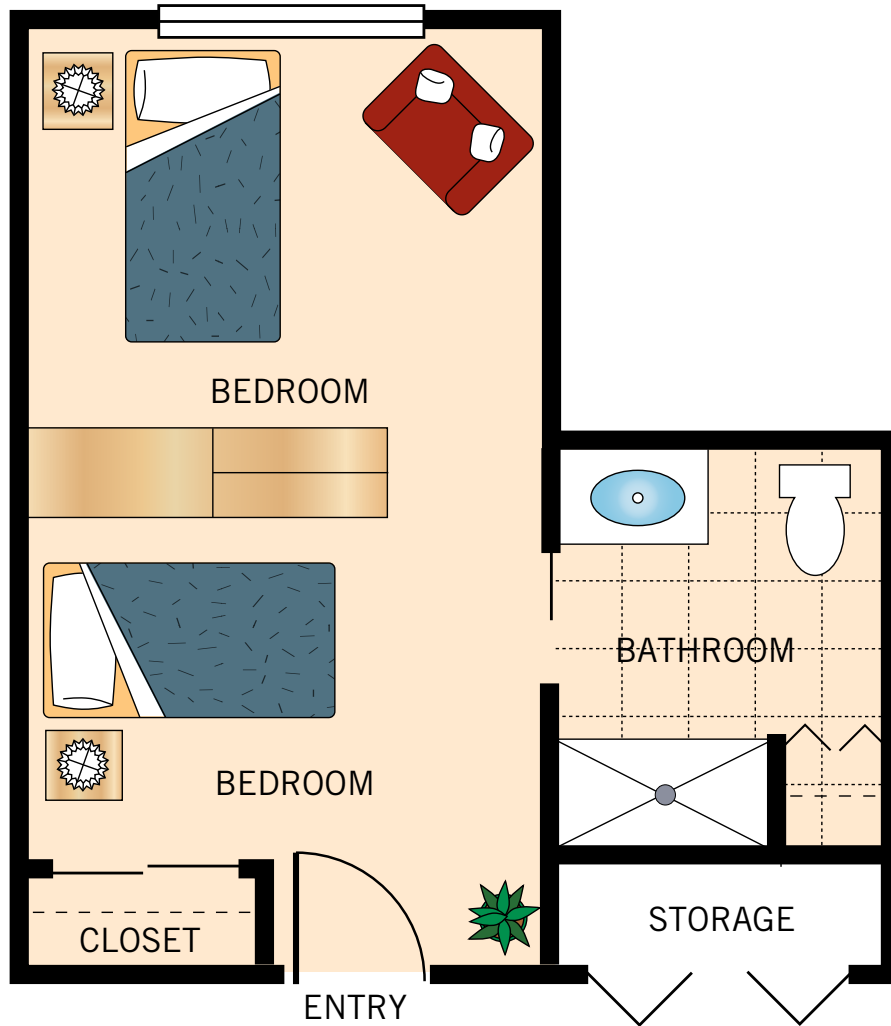

ONE BEDROOM WITH STUDY

600 Square Feet

Floor plans are not to scale and are shown for comparative purposes only.
Actual apartment floor plans may have minor variations.

ONE BEDROOM DELUXE

650 Square Feet

Floor plans are not to scale and are shown for comparative purposes only.
Actual apartment floor plans may have minor variations.

TWO BEDROOM TWO BATH

1,100 Square Feet

Floor plans are not to scale and are shown for comparative purposes only.
Actual apartment floor plans may have minor variations.

PRIVATE STUDIO

244 Square Feet

Floor plans are not to scale and are shown for comparative purposes only.
Actual apartment floor plans may have minor variations.

SHARED STUDIO

324 Square Feet

Floor plans are not to scale and are shown for comparative purposes only.
Actual apartment floor plans may have minor variations.