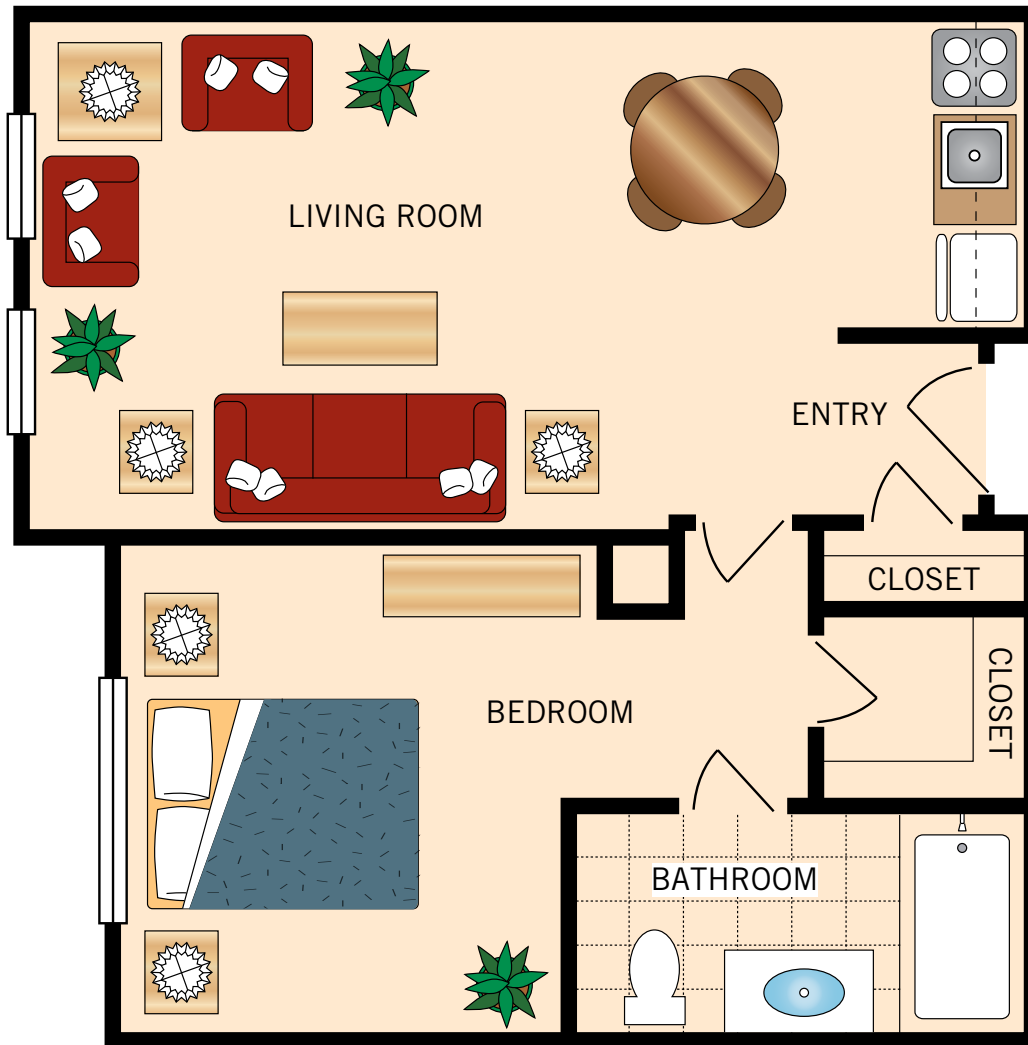

STUDIO

430 Square Feet

Floor plans are not to scale and are shown for comparative purposes only.
Actual apartment floor plans may have minor variations.

ONE BEDROOM

550 Square Feet

Floor plans are not to scale and are shown for comparative purposes only.
Actual apartment floor plans may have minor variations.

ONE BEDROOM WITH STUDY

600 Square Feet

Floor plans are not to scale and are shown for comparative purposes only.
Actual apartment floor plans may have minor variations.

ONE BEDROOM DELUXE

650 Square Feet

Floor plans are not to scale and are shown for comparative purposes only.
Actual apartment floor plans may have minor variations.

TWO BEDROOM TWO BATH

1,100 Square Feet

Floor plans are not to scale and are shown for comparative purposes only.
Actual apartment floor plans may have minor variations.