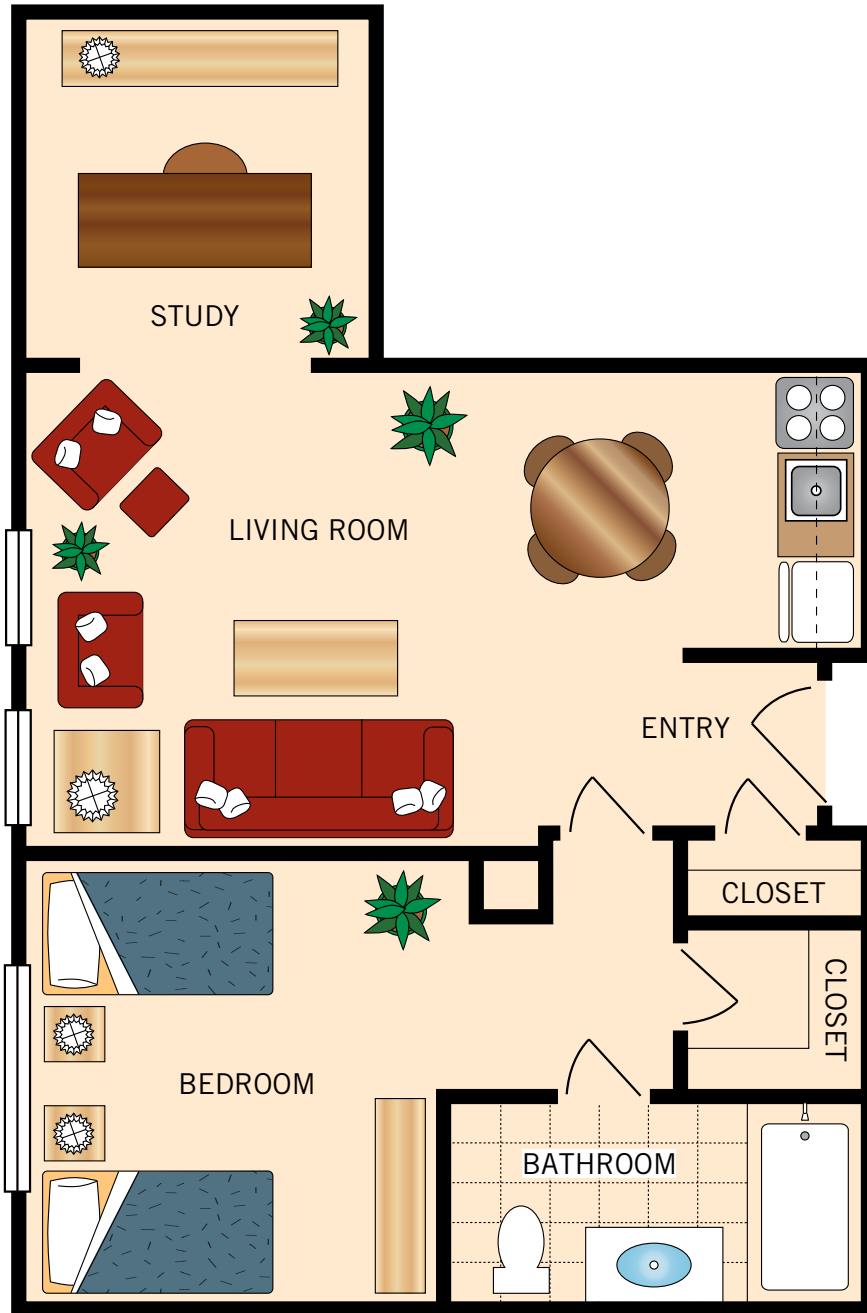

STUDIO

430 Square Feet

Floor plans are not to scale and are shown for comparative purposes only.
Actual apartment floor plans may have minor variations.

ONE BEDROOM 550 Square Feet

Floor plans are not to scale and are shown for comparative purposes only.
Actual apartment floor plans may have minor variations.

ONE BEDROOM WITH STUDY

600 Square Feet

Floor plans are not to scale and are shown for comparative purposes only.
Actual apartment floor plans may have minor variations.

ONE BEDROOM DELUXE

650 Square Feet

Floor plans are not to scale and are shown for comparative purposes only.
Actual apartment floor plans may have minor variations.

TWO BEDROOM TWO BATH

1,100 Square Feet

Floor plans are not to scale and are shown for comparative purposes only.
Actual apartment floor plans may have minor variations.