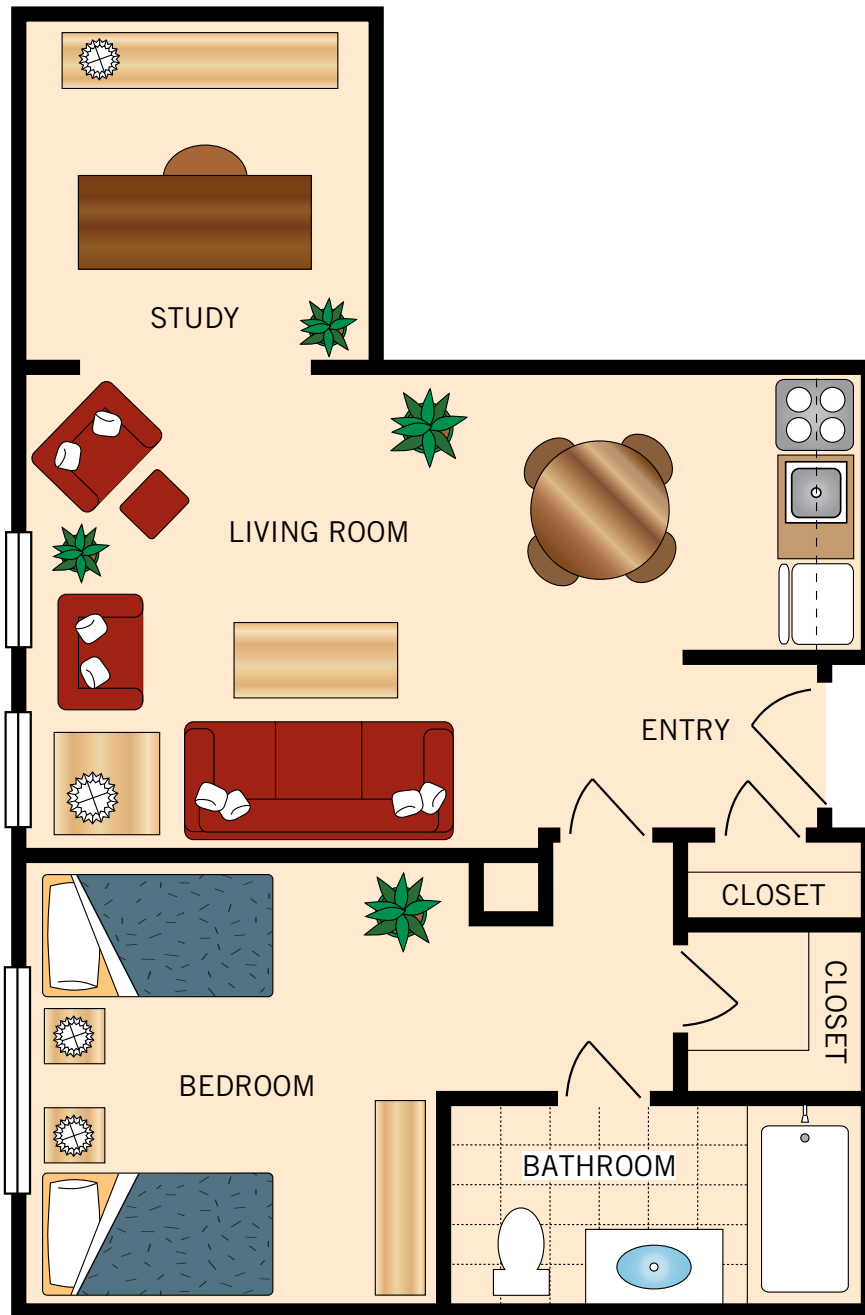

STUDIO

430 Square Feet

Floor plans are not to scale and are shown for comparative purposes only.
Actual apartment floor plans may have minor variations.

ONE BEDROOM

550 Square Feet

Floor plans are not to scale and are shown for comparative purposes only.
Actual apartment floor plans may have minor variations.

ONE BEDROOM WITH STUDY

600 Square Feet

Floor plans are not to scale and are shown for comparative purposes only.
Actual apartment floor plans may have minor variations.

ONE BEDROOM DELUXE

650 Square Feet

Floor plans are not to scale and are shown for comparative purposes only.
Actual apartment floor plans may have minor variations.

TWO BEDROOM TWO BATH

1,100 Square Feet

Floor plans are not to scale and are shown for comparative purposes only.
Actual apartment floor plans may have minor variations.