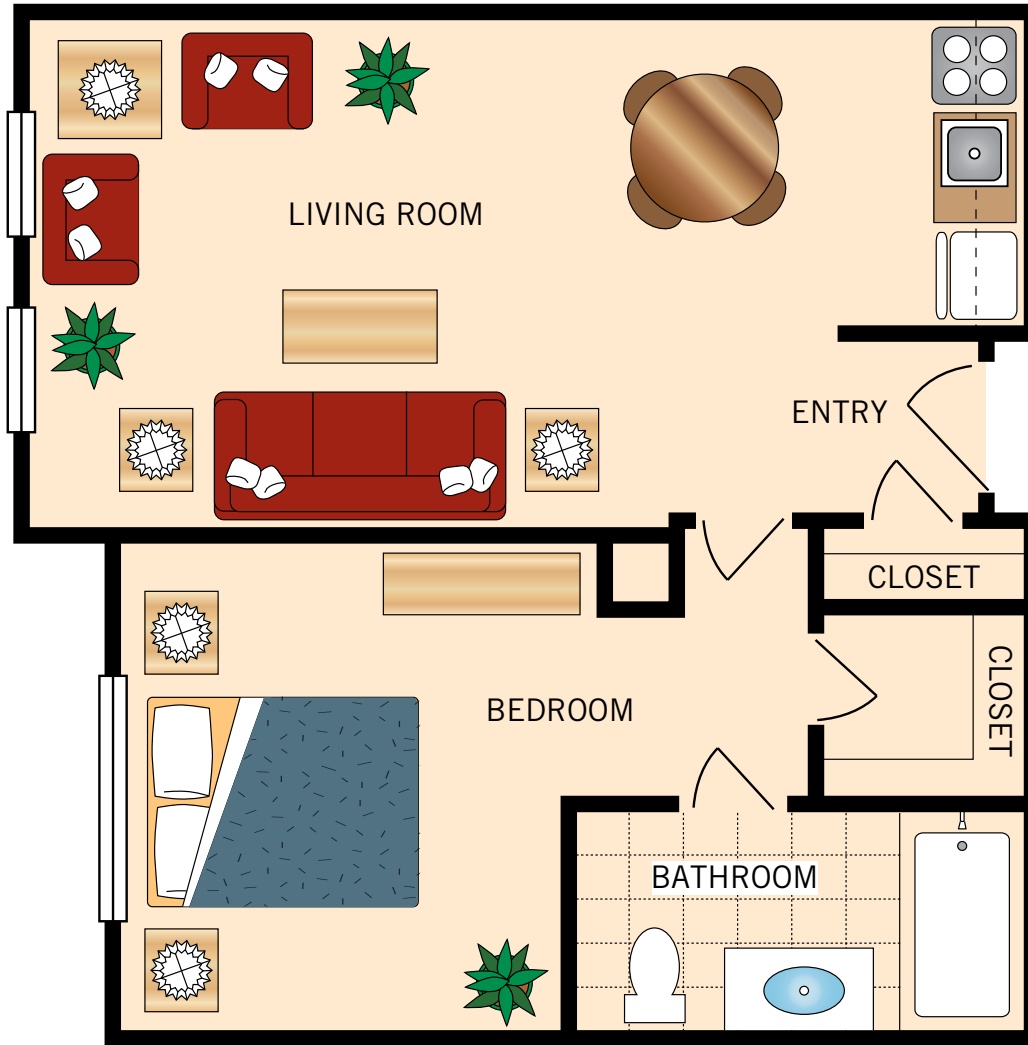

STUDIO

430 Square Feet

Floor plans are not to scale and are shown for comparative purposes only.
Actual apartment floor plans may have minor variations.

ONE BEDROOM 550 Square Feet

Floor plans are not to scale and are shown for comparative purposes only.
Actual apartment floor plans may have minor variations.

ONE BEDROOM WITH STUDY

600 Square Feet

Floor plans are not to scale and are shown for comparative purposes only.
Actual apartment floor plans may have minor variations.

ONE BEDROOM DELUXE

650 Square Feet

Floor plans are not to scale and are shown for comparative purposes only.
Actual apartment floor plans may have minor variations.

TWO BEDROOM TWO BATH

1,100 Square Feet

Floor plans are not to scale and are shown for comparative purposes only.
Actual apartment floor plans may have minor variations.