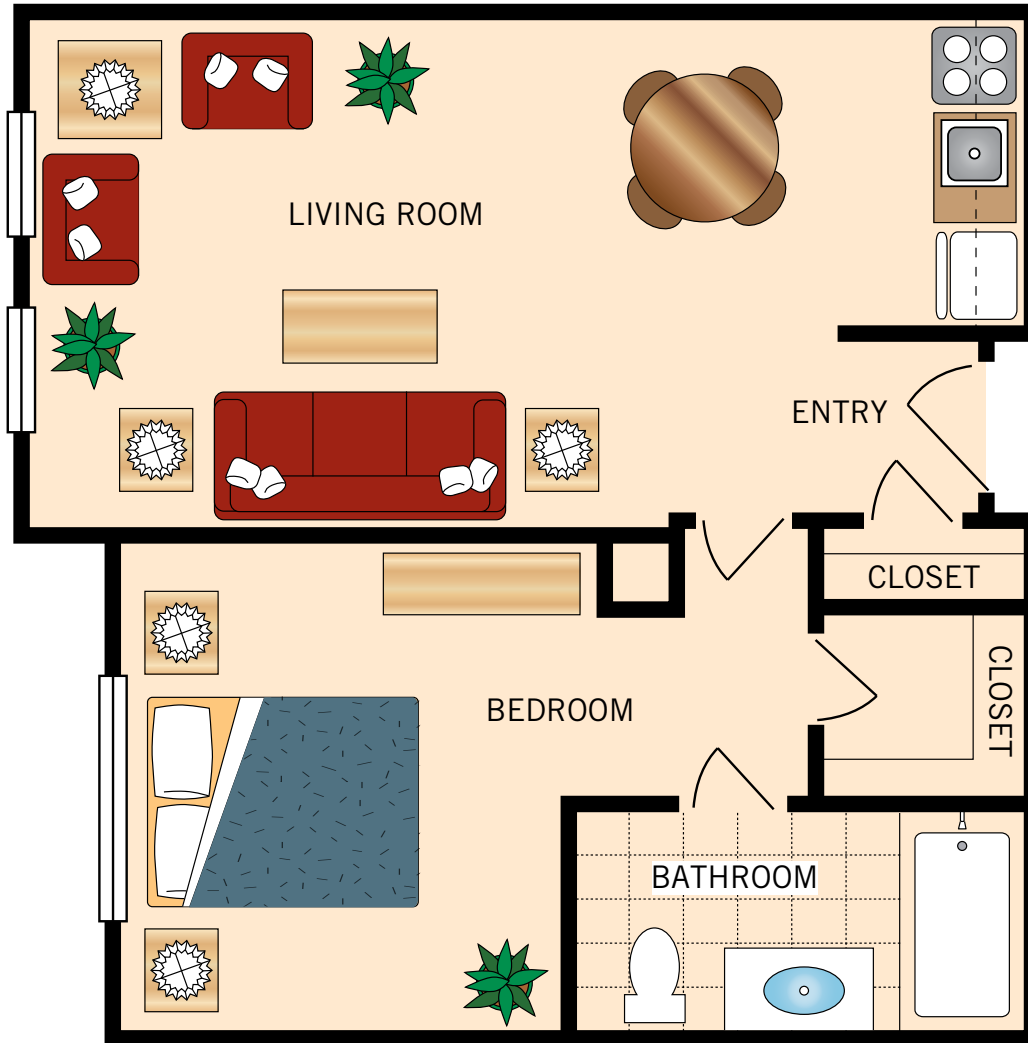

STUDIO

430 Square Feet

Floor plans are not to scale and are shown for comparative purposes only.
Actual apartment floor plans may have minor variations.

ONE BEDROOM 550 Square Feet

Floor plans are not to scale and are shown for comparative purposes only.
Actual apartment floor plans may have minor variations.

ONE BEDROOM WITH STUDY

600 Square Feet

Floor plans are not to scale and are shown for comparative purposes only.
Actual apartment floor plans may have minor variations.

ONE BEDROOM DELUXE

650 Square Feet

Floor plans are not to scale and are shown for comparative purposes only.
Actual apartment floor plans may have minor variations.

TWO BEDROOM TWO BATH

1,100 Square Feet

Floor plans are not to scale and are shown for comparative purposes only.
Actual apartment floor plans may have minor variations.

PRIVATE STUDIO

244 Square Feet

Floor plans are not to scale and are shown for comparative purposes only.
Actual apartment floor plans may have minor variations.

SHARED STUDIO

324 Square Feet

Floor plans are not to scale and are shown for comparative purposes only.
Actual apartment floor plans may have minor variations.