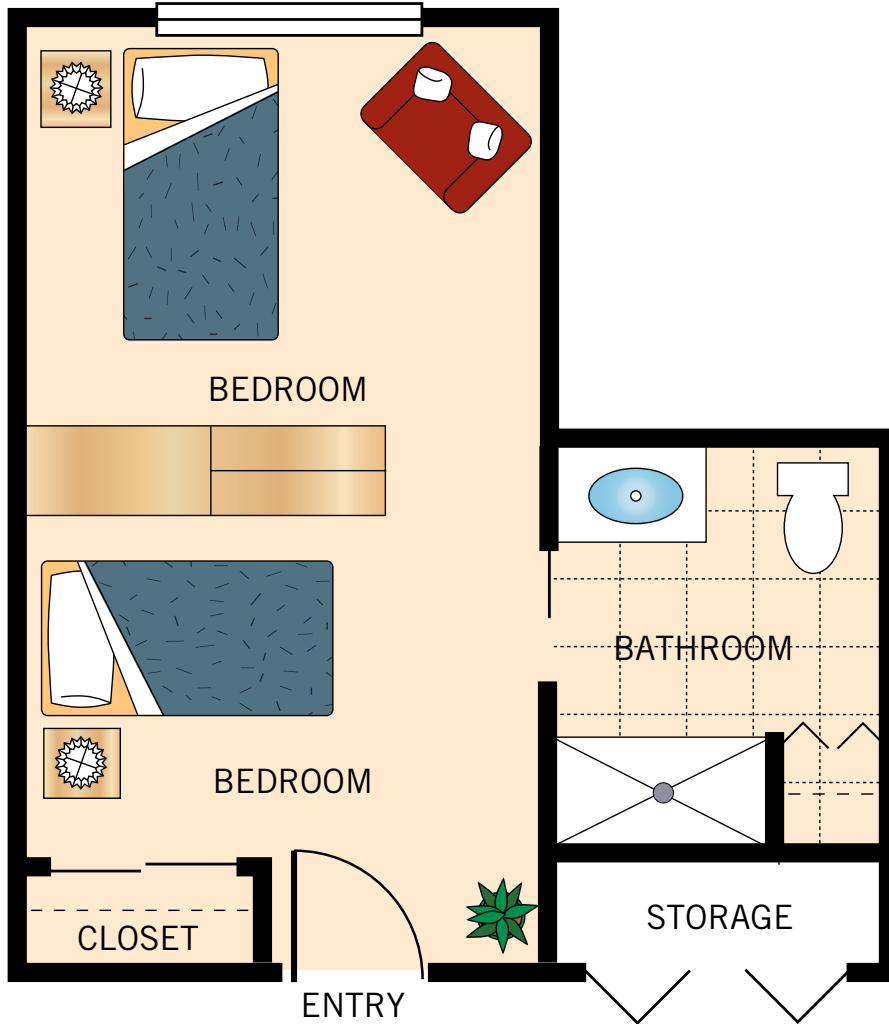

ONE BEDROOM WITH STUDY

600 Square Feet

Floor plans are not to scale and are shown for comparative purposes only.
Actual apartment floor plans may have minor variations.

ONE BEDROOM DELUXE

650 Square Feet

Floor plans are not to scale and are shown for comparative purposes only.
Actual apartment floor plans may have minor variations.

TWO BEDROOM TWO BATH

1,100 Square Feet

Floor plans are not to scale and are shown for comparative purposes only.
Actual apartment floor plans may have minor variations.

PRIVATE STUDIO

244 Square Feet

Floor plans are not to scale and are shown for comparative purposes only.
Actual apartment floor plans may have minor variations.

SHARED STUDIO

324 Square Feet

Floor plans are not to scale and are shown for comparative purposes only.
Actual apartment floor plans may have minor variations.