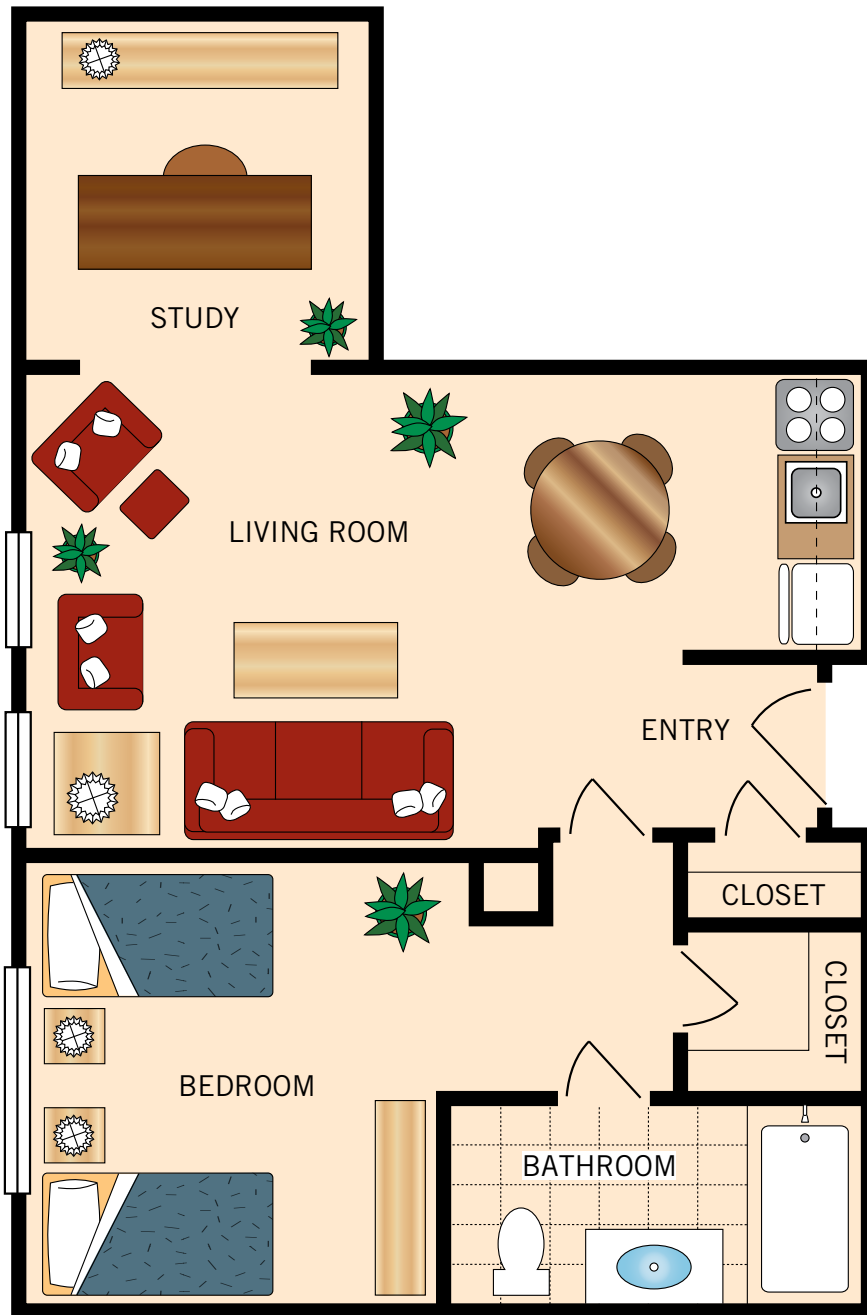

STUDIO

430 Square Feet

Floor plans are not to scale and are shown for comparative purposes only.
Actual apartment floor plans may have minor variations.

ONE BEDROOM 550 Square Feet

Floor plans are not to scale and are shown for comparative purposes only.
Actual apartment floor plans may have minor variations.

ONE BEDROOM WITH STUDY

600 Square Feet

Floor plans are not to scale and are shown for comparative purposes only.
Actual apartment floor plans may have minor variations.

ONE BEDROOM DELUXE

650 Square Feet

Floor plans are not to scale and are shown for comparative purposes only.
Actual apartment floor plans may have minor variations.

TWO BEDROOM TWO BATH

1,100 Square Feet

Floor plans are not to scale and are shown for comparative purposes only.
Actual apartment floor plans may have minor variations.

PRIVATE STUDIO

244 Square Feet

Floor plans are not to scale and are shown for comparative purposes only.
Actual apartment floor plans may have minor variations.

SHARED STUDIO

324 Square Feet

Floor plans are not to scale and are shown for comparative purposes only.
Actual apartment floor plans may have minor variations.