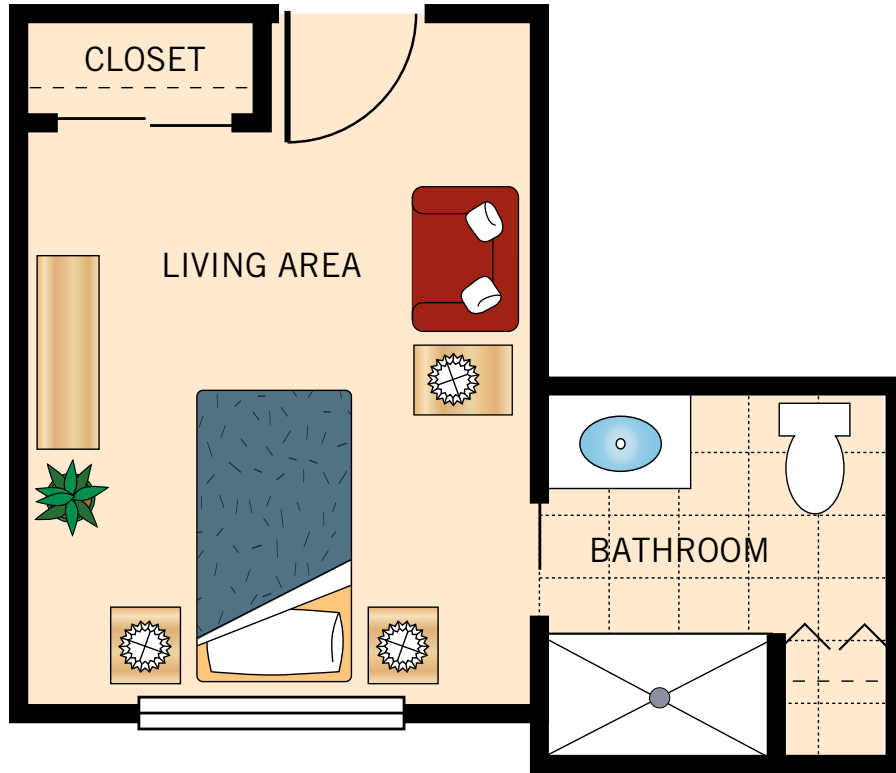

ONE BEDROOM WITH STUDY

600 Square Feet

Floor plans are not to scale and are shown for comparative purposes only.
Actual apartment floor plans may have minor variations.

ONE BEDROOM DELUXE

650 Square Feet

Floor plans are not to scale and are shown for comparative purposes only.
Actual apartment floor plans may have minor variations.

TWO BEDROOM TWO BATH

1,100 Square Feet

Floor plans are not to scale and are shown for comparative purposes only.
Actual apartment floor plans may have minor variations.

PRIVATE STUDIO

244 Square Feet

Floor plans are not to scale and are shown for comparative purposes only.
Actual apartment floor plans may have minor variations.

SHARED STUDIO

324 Square Feet

Floor plans are not to scale and are shown for comparative purposes only.
Actual apartment floor plans may have minor variations.